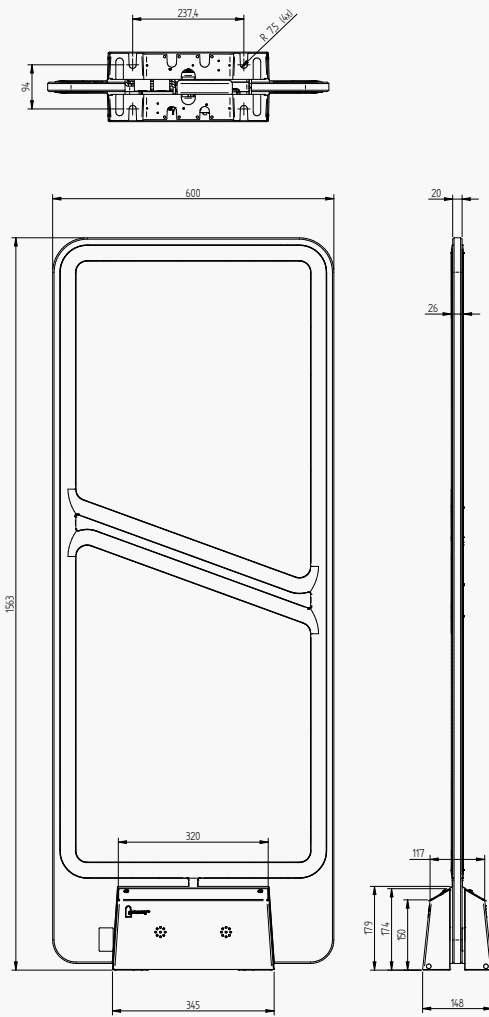

Antenna Specifications

- Width..... 600 mm
- Height..... 1563 mm
- Thickness..... 20 mm
- Thickness at base..... 148 mm
- Net Weight..... 26,5 kg
- Gross Weight..... 30 kg

Add-ons

- Active
- Black base
- Passive
- Etched logo
- Remote Service v4
- Protection buffers

Dimensions

Antenna

All dimensions in mm.

AUTHORIZED DEALER

Gunnebo Gateway AB is a Swedish supplier of anti-theft systems for the retail sector worldwide. We are the only company to develop, manufacture and market solutions built on every existing form of Electronic Article Surveillance (EAS) technology.