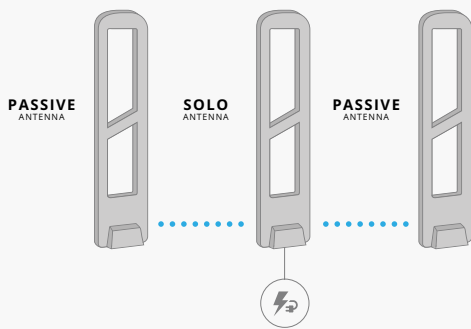

AM

StoreProtect Plexi XL Solo

New AM solution

- All electronics included in the antenna base.
- No external controller box needed.
- One Solo antenna can power two passive antennas.

Antenna Features

- Transparent acrylic antenna frame
- Scratch resistant metal covers
- Larger detection field

Antenna Specifications

- Width..... 600 mm
- Height..... 1563 mm
- Thickness..... 20 mm
- Thickness at base..... 148 mm
- Net Weight..... 26,5 kg
- Gross Weight..... 30 kg

Add-ons

- Active
- Black base
- Passive
- Etched logo
- Remote Service v4
- Protection buffers

Specifications

- Quick and easy installation
- Approvals: CE, CB
- Power consumption 28W 120mA / 230V_{AC}

Transmitter

- Operating Frequency..... 58kHz
- Transmit Burst Duration..... 1ms
- Max. Transmit Current..... 15A peak
- Burst Repetition Rate
(Based on 50Hz net)..... 25Hz
(Based on 60Hz net)..... 30Hz